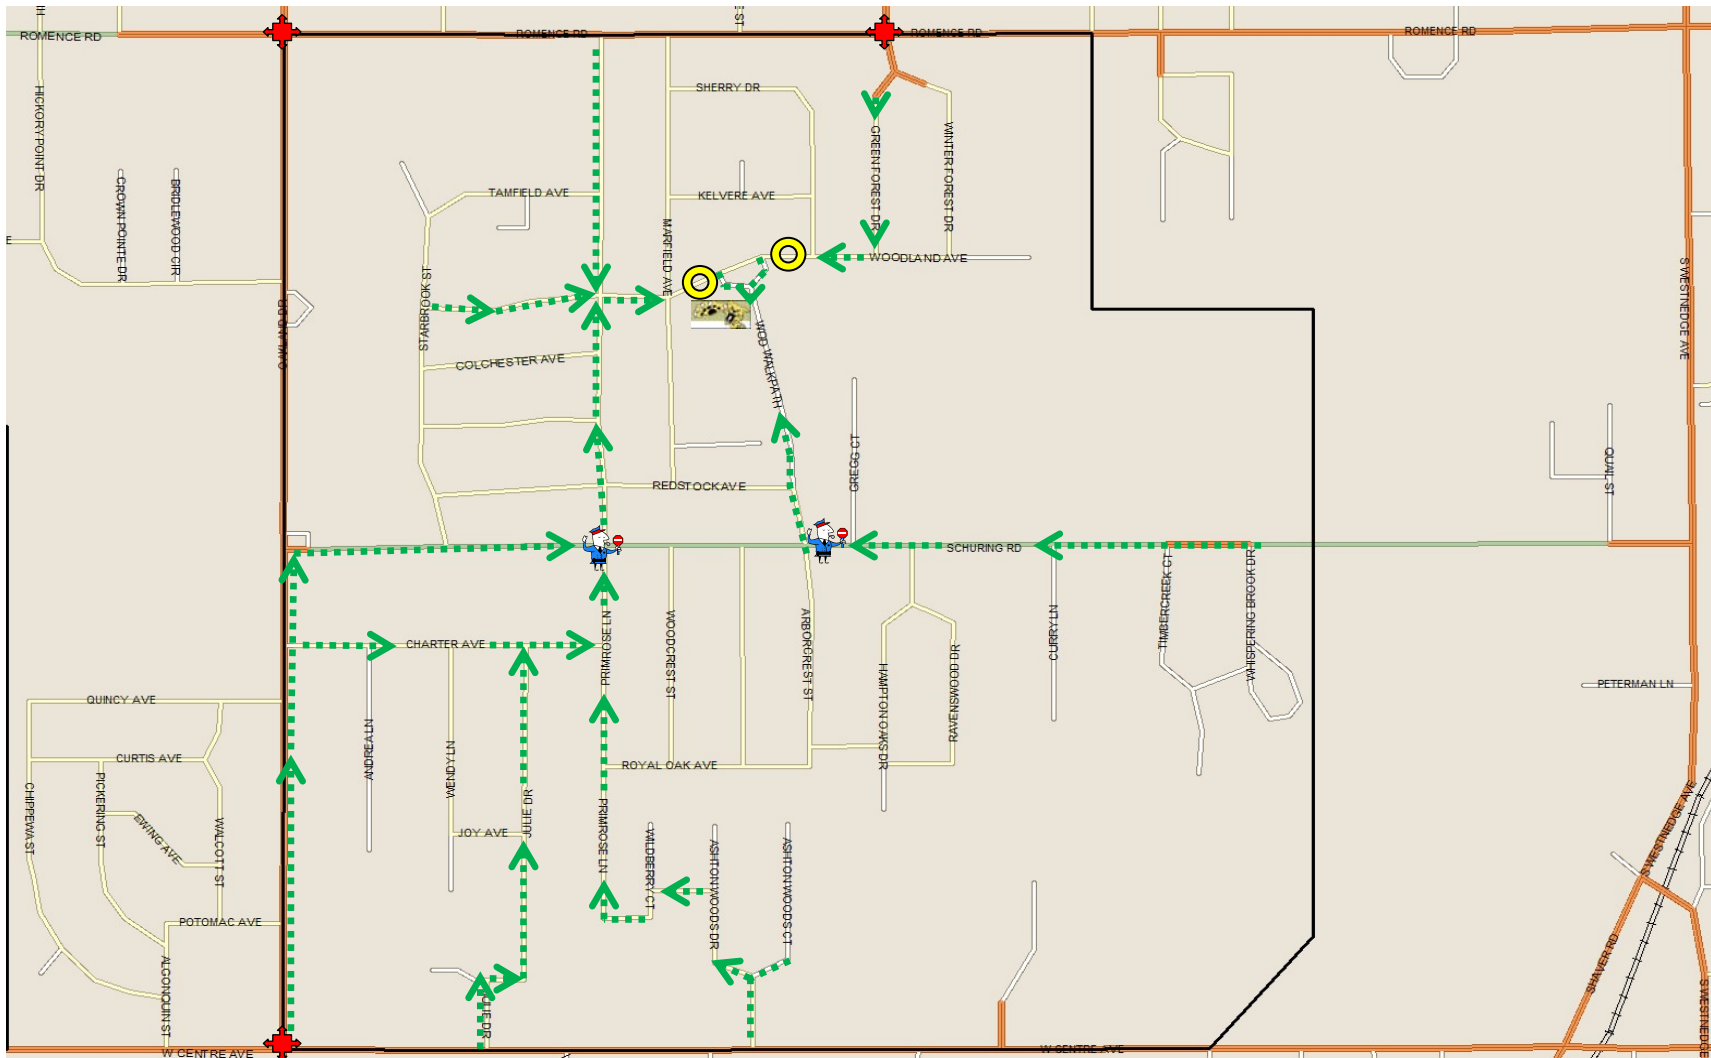

# Woodland Elementary Safe Routes to School

## Legend

-  Traffic Light
-  Crossing Guard
-  Flashing Yellow Light
-  Woodland Elementary School
-  Suggested walking route to school
-  Non-transportation boundary